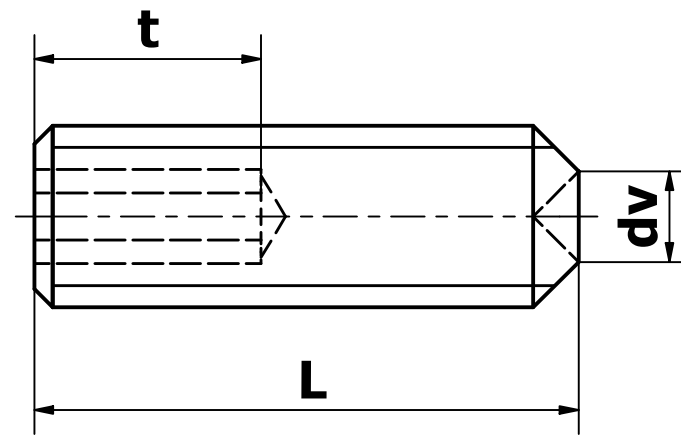

Do not scale

Date	3/4/2021	 An Dong, An Duong, Hai Phong http://baoanjsc.com.vn	Vị trí lục giác đầu lỗ	Material: 201
Drawn	Pham Huu Tu		Drawing No.	Weight: N/A
Check	Phung Duy Duc		BAC-PTKC33610	Format: A3
Quality Control			CUP	